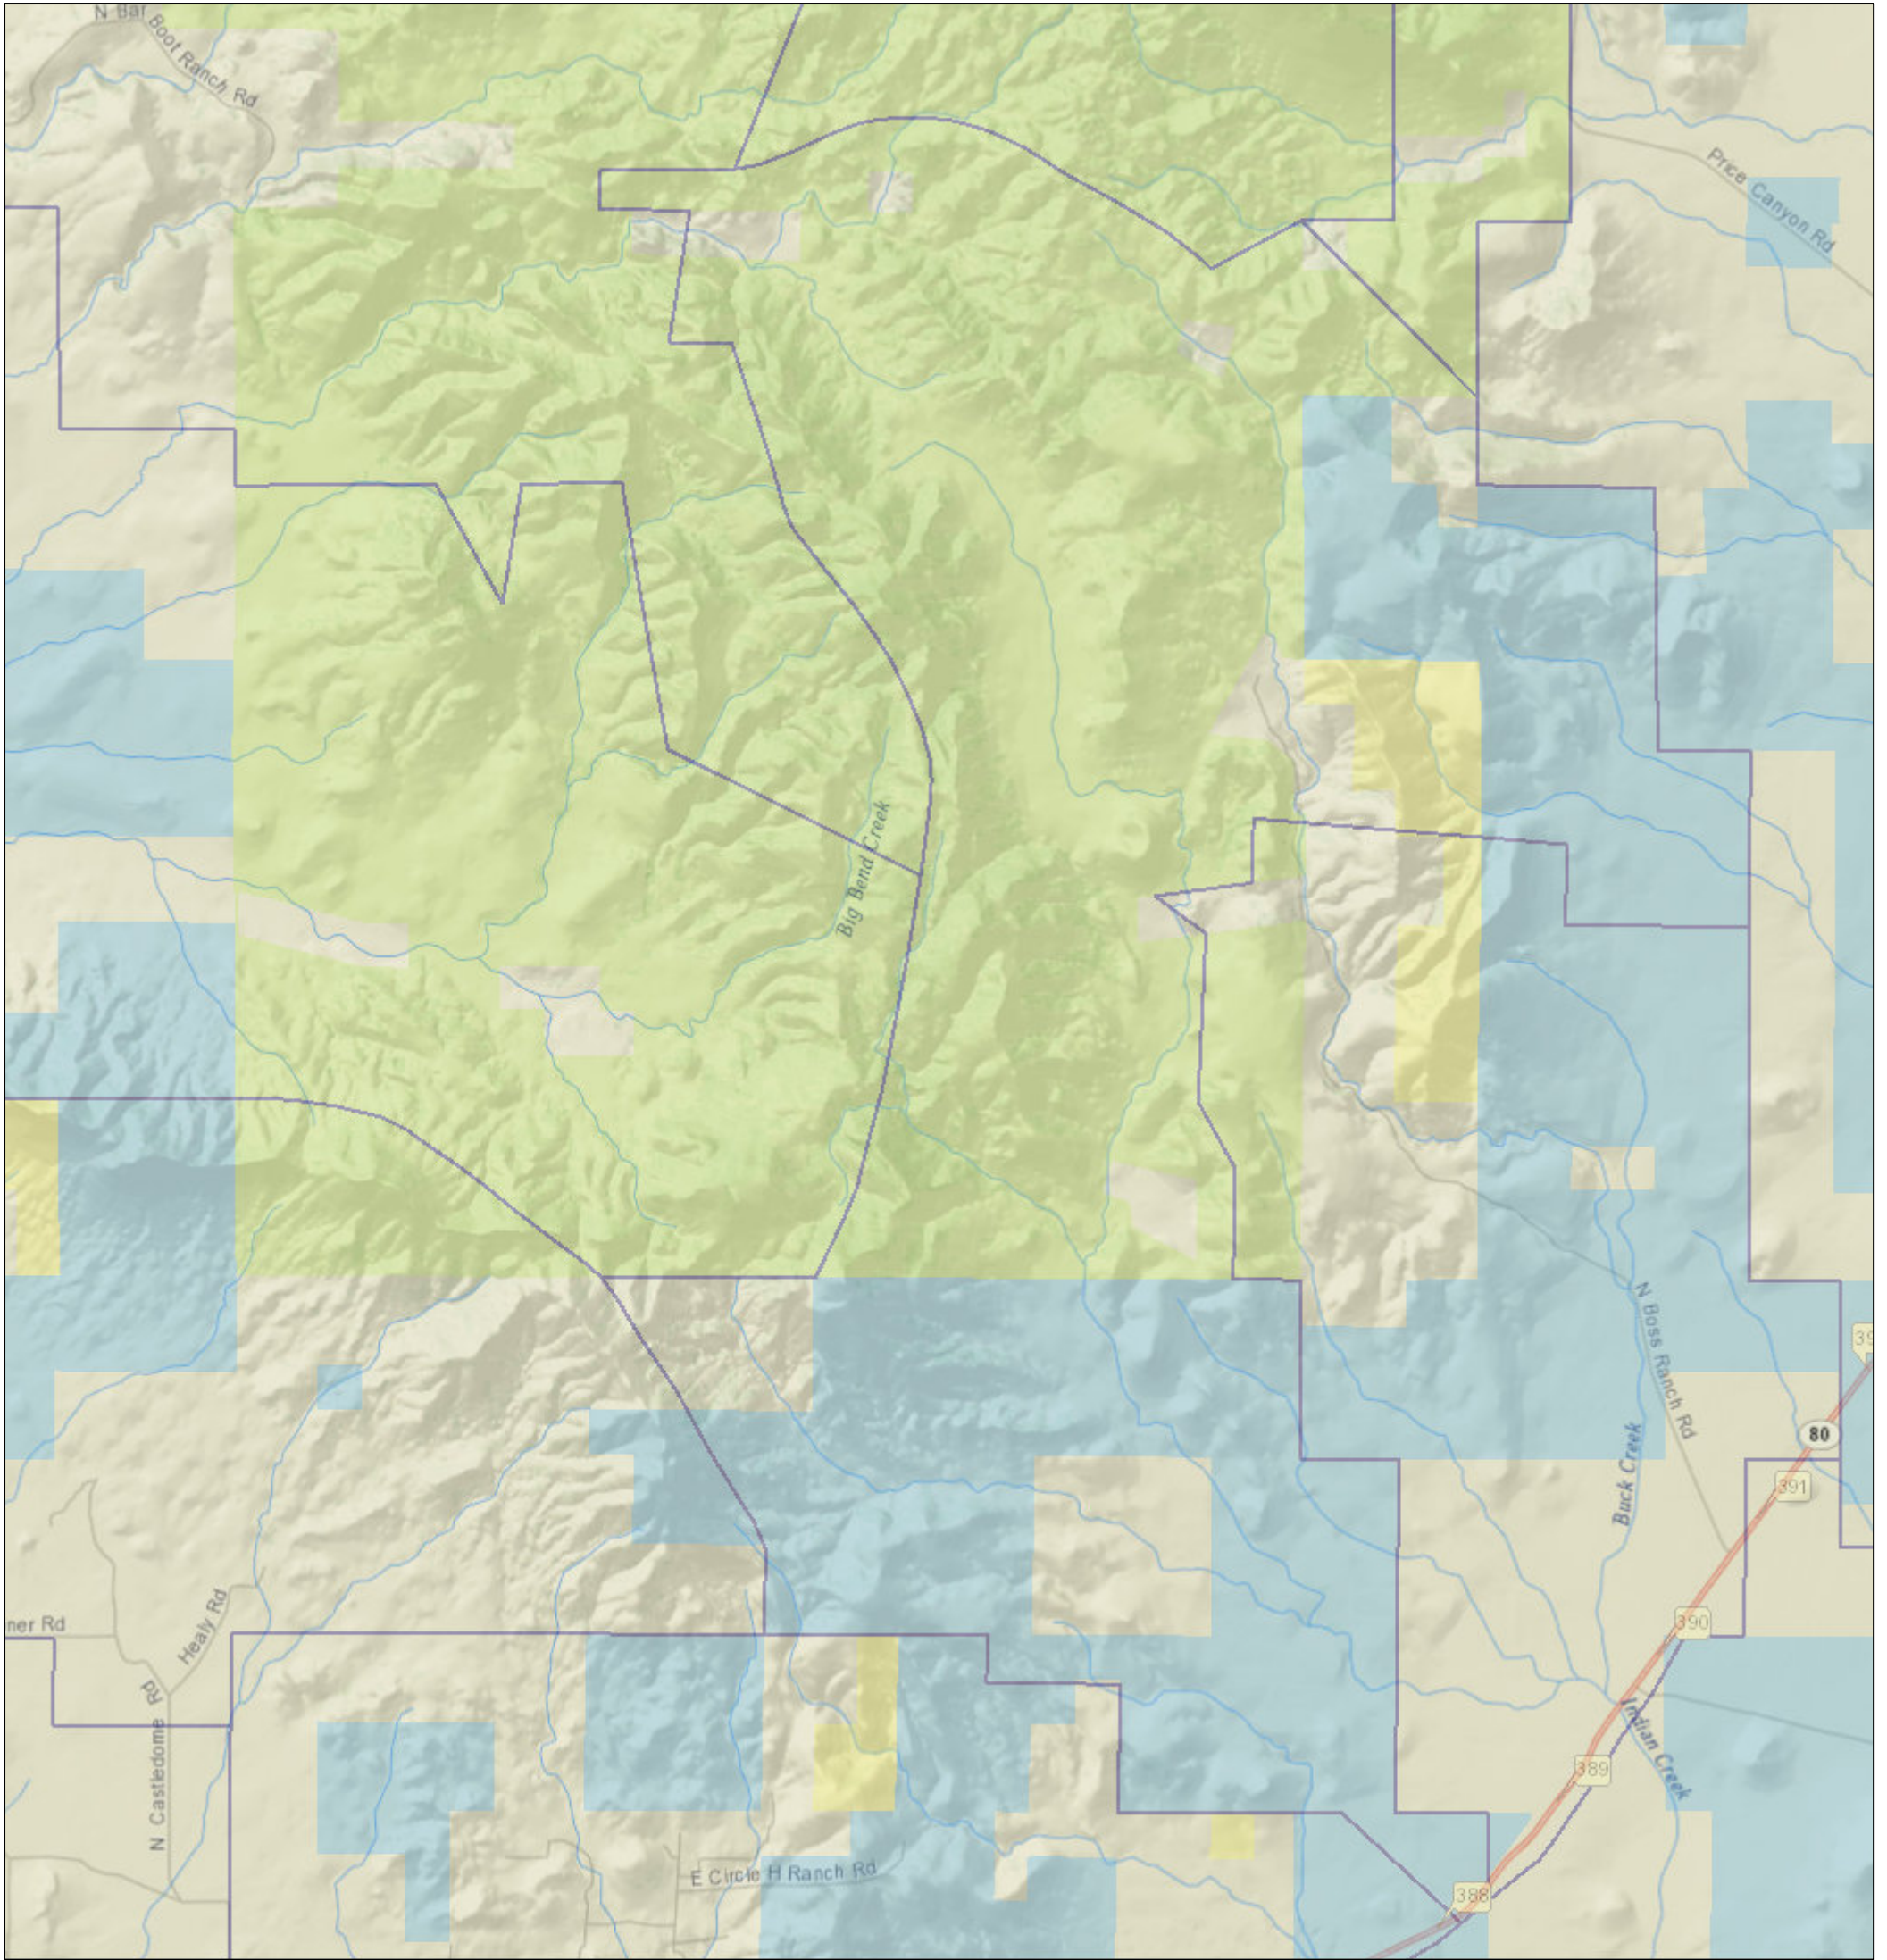

# Arizona State Land Department

September 27, 13

1:72,224

- Grazing Allotments
- Bureau of Land Management
- City or County Parks
- US Forest Service
- Indian Reservations
- Military
- National Park Service
- Other
- Private
- State Parks
- State Trust
- Fish & Wildlife Service

National Geographic, Esri, DeLorme, NAVTEQ, UNEP-WCMC, USGS, NASA, ESA, METI, NRCAN, GEBCO, NOAA, IPC